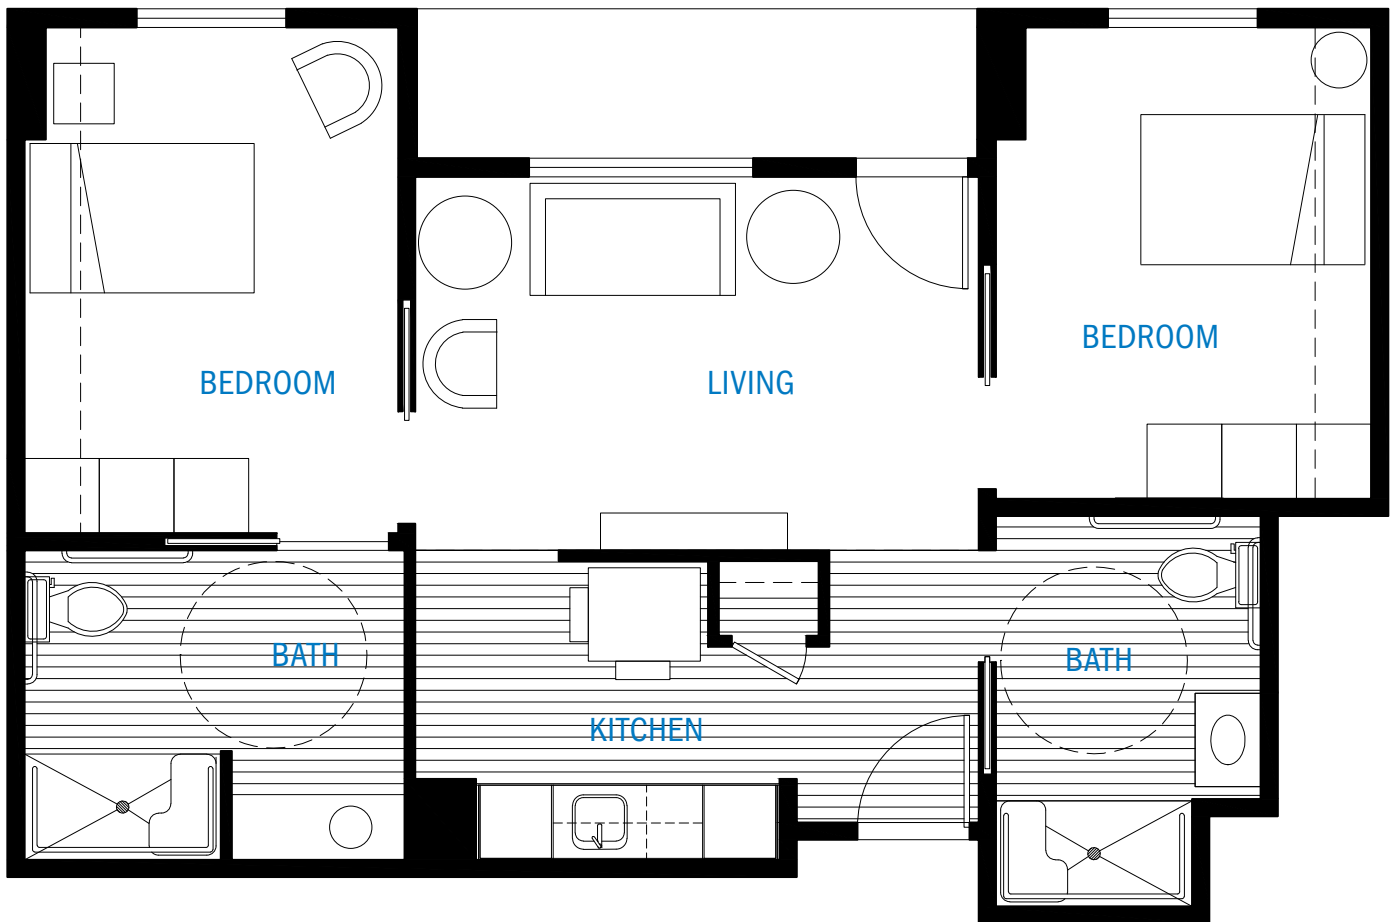

Assisted Living Sample Floor Plans:

For seniors transitioning to assisted living, the layout of their new apartment is an important consideration. That's why we built The Madrona House with our resident's well-being and comfort in mind. We offer a variety of attractive one and two bedroom apartments (with plenty of room for treasured furniture and belongings) for residents to enjoy a dignified, worry-free lifestyle.

**One-Bedroom
476 Square Feet**

**One-Bedroom Efficiency
389 Square Feet**

bainbridge senior living

QUALITY LIFESTYLE AND TRUSTED CARE

MADRONA HOUSE

Assisted Living Sample Floor Plans:

For seniors transitioning to assisted living, the layout of their new apartment is an important consideration. That's why we built The Madrona House with our resident's well-being and comfort in mind. We offer a variety of attractive one and two bedroom apartments (with plenty of room for treasured furniture and belongings) for residents to enjoy a dignified, worry-free lifestyle.

**Two-Bedroom, Two-Bathroom
705 Square Feet**

bainbridge senior living

QUALITY LIFESTYLE AND TRUSTED CARE

MADRONA HOUSE

Assisted Living Sample Floor Plans:

For seniors transitioning to assisted living, the layout of their new apartment is an important consideration. That's why we built The Madrona House with our resident's well-being and comfort in mind. We offer a variety of attractive one and two bedroom apartments (with plenty of room for treasured furniture and belongings) for residents to enjoy a dignified, worry-free lifestyle.

One-Bedroom
476 Square Feet

bainbridge senior living

QUALITY LIFESTYLE AND TRUSTED CARE

MADRONA HOUSE