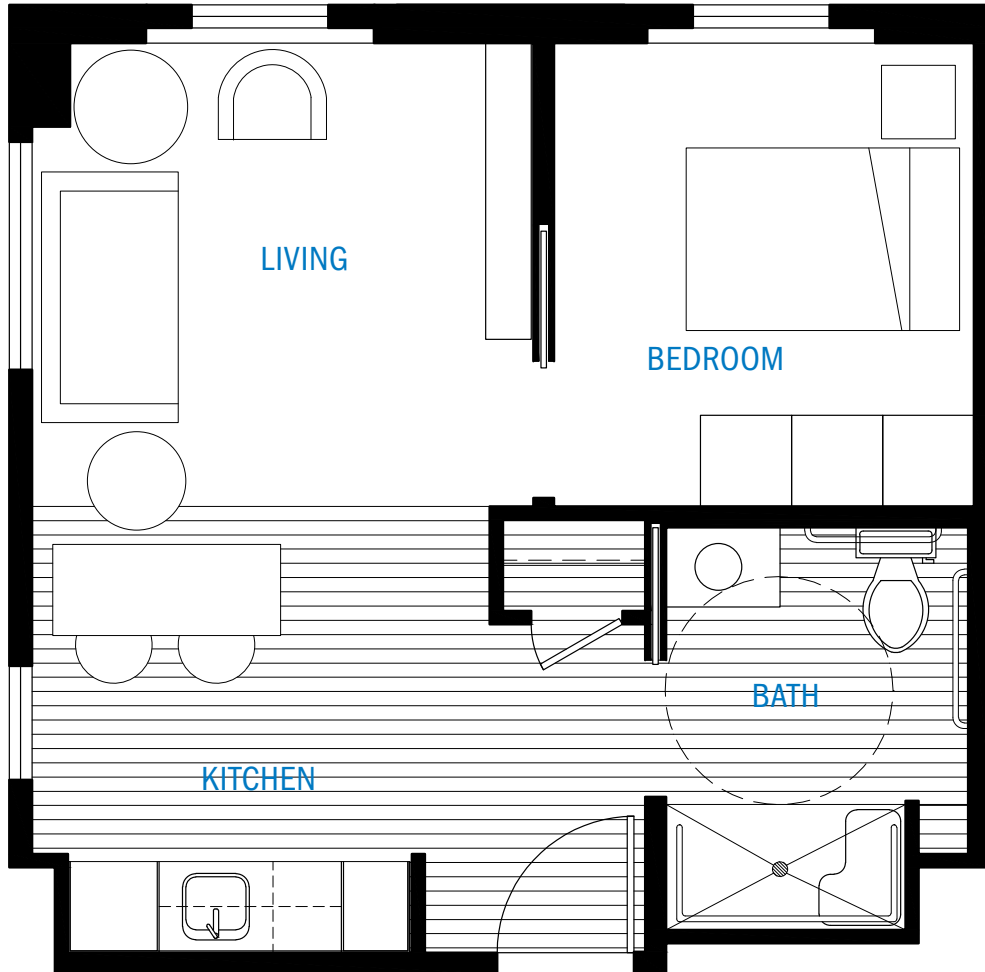

Assisted Living Sample Floor Plans:

For seniors transitioning to assisted living, the layout of their new apartment is an important consideration. That's why we built The Madrona House with our resident's well-being and comfort in mind. We offer a variety of attractive one and two bedroom apartments (with plenty of room for treasured furniture and belongings) for residents to enjoy a dignified, worry-free lifestyle.

**One-Bedroom
476 Square Feet**

**One-Bedroom Efficiency
389 Square Feet**

bainbridge senior living

QUALITY LIFESTYLE AND TRUSTED CARE

MADRONA HOUSE

Assisted Living Sample Floor Plans:

For seniors transitioning to assisted living, the layout of their new apartment is an important consideration. That's why we built The Madrona House with our resident's well-being and comfort in mind. We offer a variety of attractive one and two bedroom apartments (with plenty of room for treasured furniture and belongings) for residents to enjoy a dignified, worry-free lifestyle.

**Two-Bedroom, Two-Bathroom
705 Square Feet**

bainbridge senior living

QUALITY LIFESTYLE AND TRUSTED CARE

MADRONA HOUSE

Assisted Living Sample Floor Plans:

For seniors transitioning to assisted living, the layout of their new apartment is an important consideration. That's why we built The Madrona House with our resident's well-being and comfort in mind. We offer a variety of attractive one and two bedroom apartments (with plenty of room for treasured furniture and belongings) for residents to enjoy a dignified, worry-free lifestyle.

One-Bedroom
476 Square Feet

bainbridge senior living

QUALITY LIFESTYLE AND TRUSTED CARE

MADRONA HOUSE