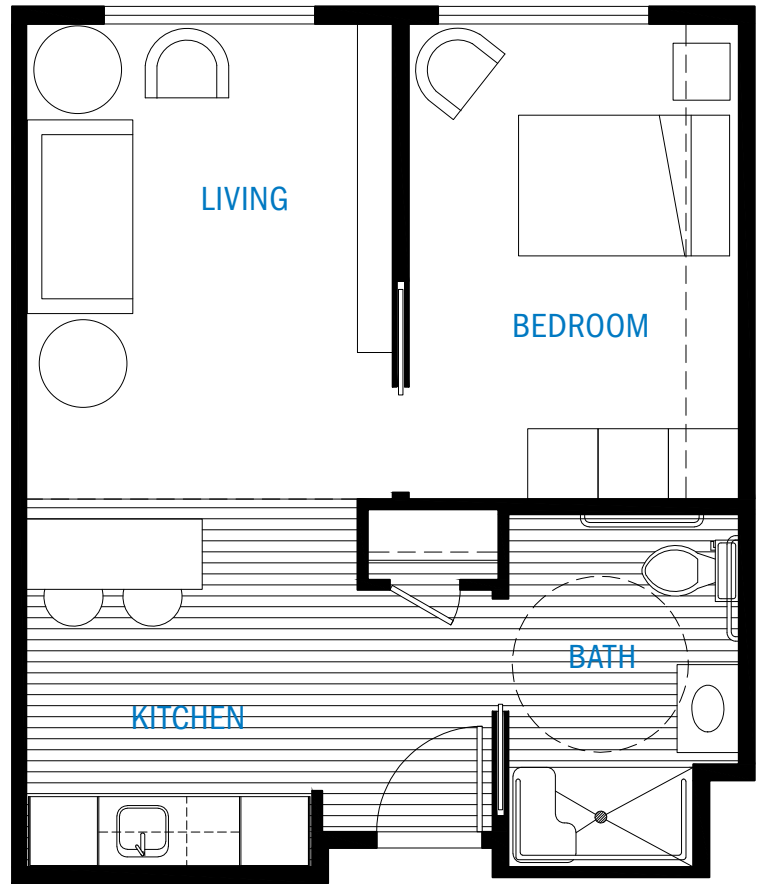

Assisted Living Sample Floor Plans:

For seniors transitioning to assisted living, the layout of their new apartment is an important consideration. That's why we built The Madrona House with our resident's well-being and comfort in mind. We offer a variety of attractive one and two bedroom apartments (with plenty of room for treasured furniture and belongings) for residents to enjoy a dignified, worry-free lifestyle.

**One-Bedroom
476 Square Feet**

**One-Bedroom Efficiency
389 Square Feet**

bainbridge senior living

QUALITY LIFESTYLE AND TRUSTED CARE

MADRONA HOUSE

Assisted Living Sample Floor Plans:

For seniors transitioning to assisted living, the layout of their new apartment is an important consideration. That's why we built The Madrona House with our resident's well-being and comfort in mind. We offer a variety of attractive one and two bedroom apartments (with plenty of room for treasured furniture and belongings) for residents to enjoy a dignified, worry-free lifestyle.

**Two-Bedroom, Two-Bathroom
705 Square Feet**

bainbridge senior living

QUALITY LIFESTYLE AND TRUSTED CARE

MADRONA HOUSE

Assisted Living Sample Floor Plans:

For seniors transitioning to assisted living, the layout of their new apartment is an important consideration. That's why we built The Madrona House with our resident's well-being and comfort in mind. We offer a variety of attractive one and two bedroom apartments (with plenty of room for treasured furniture and belongings) for residents to enjoy a dignified, worry-free lifestyle.

One-Bedroom
476 Square Feet

bainbridge senior living

QUALITY LIFESTYLE AND TRUSTED CARE

MADRONA HOUSE