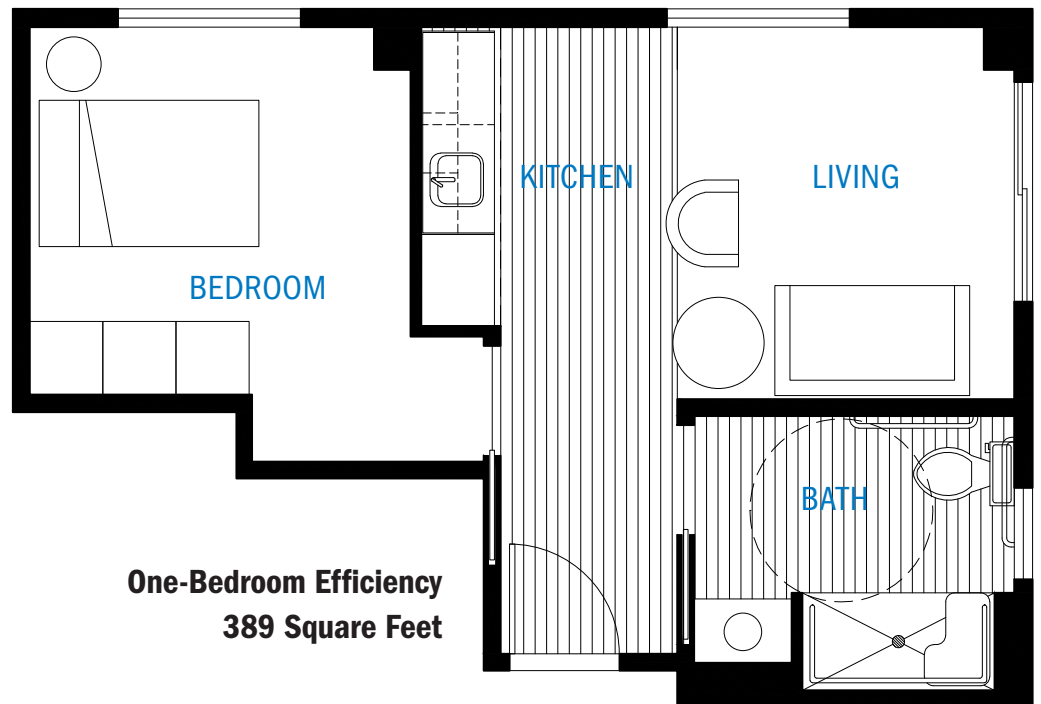

Assisted Living Sample Floor Plans:

For seniors transitioning to assisted living, the layout of their new apartment is an important consideration. That's why we built The Madrona House with our resident's well-being and comfort in mind. We offer a variety of attractive one and two bedroom apartments (with plenty of room for treasured furniture and belongings) for residents to enjoy a dignified, worry-free lifestyle.

**One-Bedroom
476 Square Feet**

**One-Bedroom Efficiency
389 Square Feet**

bainbridge senior living

QUALITY LIFESTYLE AND TRUSTED CARE

MADRONA HOUSE

Assisted Living Sample Floor Plans:

For seniors transitioning to assisted living, the layout of their new apartment is an important consideration. That's why we built The Madrona House with our resident's well-being and comfort in mind. We offer a variety of attractive one and two bedroom apartments (with plenty of room for treasured furniture and belongings) for residents to enjoy a dignified, worry-free lifestyle.

**Two-Bedroom, Two-Bathroom
705 Square Feet**

bainbridge senior living

QUALITY LIFESTYLE AND TRUSTED CARE

MADRONA HOUSE

Assisted Living Sample Floor Plans:

For seniors transitioning to assisted living, the layout of their new apartment is an important consideration. That's why we built The Madrona House with our resident's well-being and comfort in mind. We offer a variety of attractive one and two bedroom apartments (with plenty of room for treasured furniture and belongings) for residents to enjoy a dignified, worry-free lifestyle.

One-Bedroom
476 Square Feet

bainbridge senior living

QUALITY LIFESTYLE AND TRUSTED CARE

MADRONA HOUSE